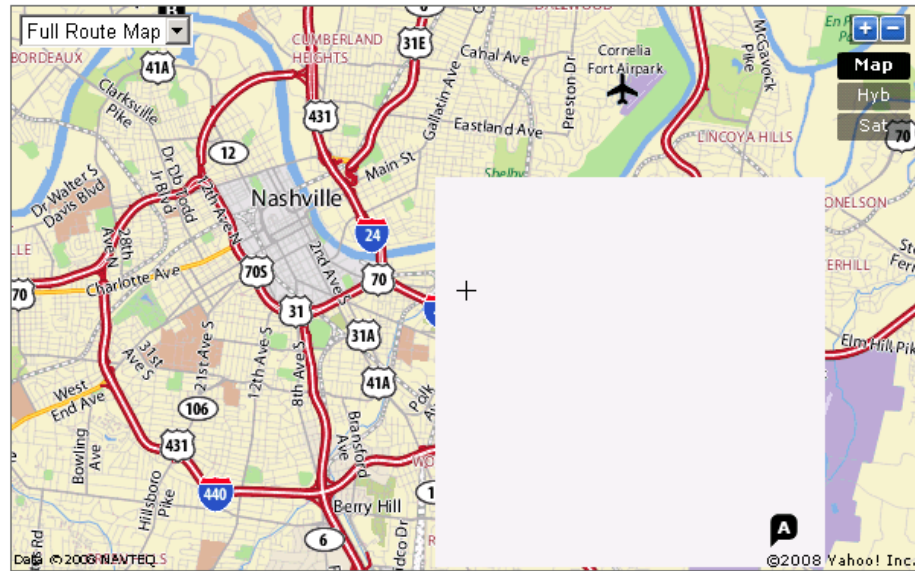

SPONSORED BY

With HP wireless printers, you could have printed this from any room in the house. Print this too
Live wirelessly. Print wirelessly.

Print

Directions to 523 Mainstream Dr, Nashville, TN 37228-1208

Total Time: 17 mins, Total Distance: 11.56 miles

[Summary and Notes](#)

Map & Directions

Map Only

Directions Only

Show Cumulative Distance

Distance

- A** 1. Start at 1601 MURFREESBORO RD, NASHVILLE going toward DONELSON PIKE go 1.06 mi
- 2. Continue on MURFREESBORO RD(US-41 N) go 0.28 mi
- 3. Continue to follow US-41 N go 2.33 mi
- 4. Take ramp onto I-24 W toward NASHVILLE go 0.54 mi
- 5. Merge onto I-40 W go 1.7 mi
- 6. Take **R** fork onto I-24 W toward CLARKSVILLE/LOUISVILLE (I-65 NORTH) go 2.69 mi
- 7. Take **L** exit #46B/MEMPHIS/HUNTSVILLE onto I-65 S go 1.36 mi
- 8. Take exit #85/STATE CAPITOL/ROSA L PARKS BLVD onto ROSA L PARKS BLVD(US-41A N) go 1.05 mi
- 9. Turn **R** on GREAT CIRCLE RD go 0.39 mi
- 10. Turn **L** on MAINSTREAM DR go 0.15 mi
- B** 11. Arrive at 523 MAINSTREAM DR, NASHVILLE, on the **R**

Time: 17 mins, Distance: 11.56 miles

Map Layout:

When using any driving directions or map, it's a good idea to do a reality check and make sure the road still exists, watch out for construction, and follow all traffic safety precautions. This is only to be used as an aid in planning.