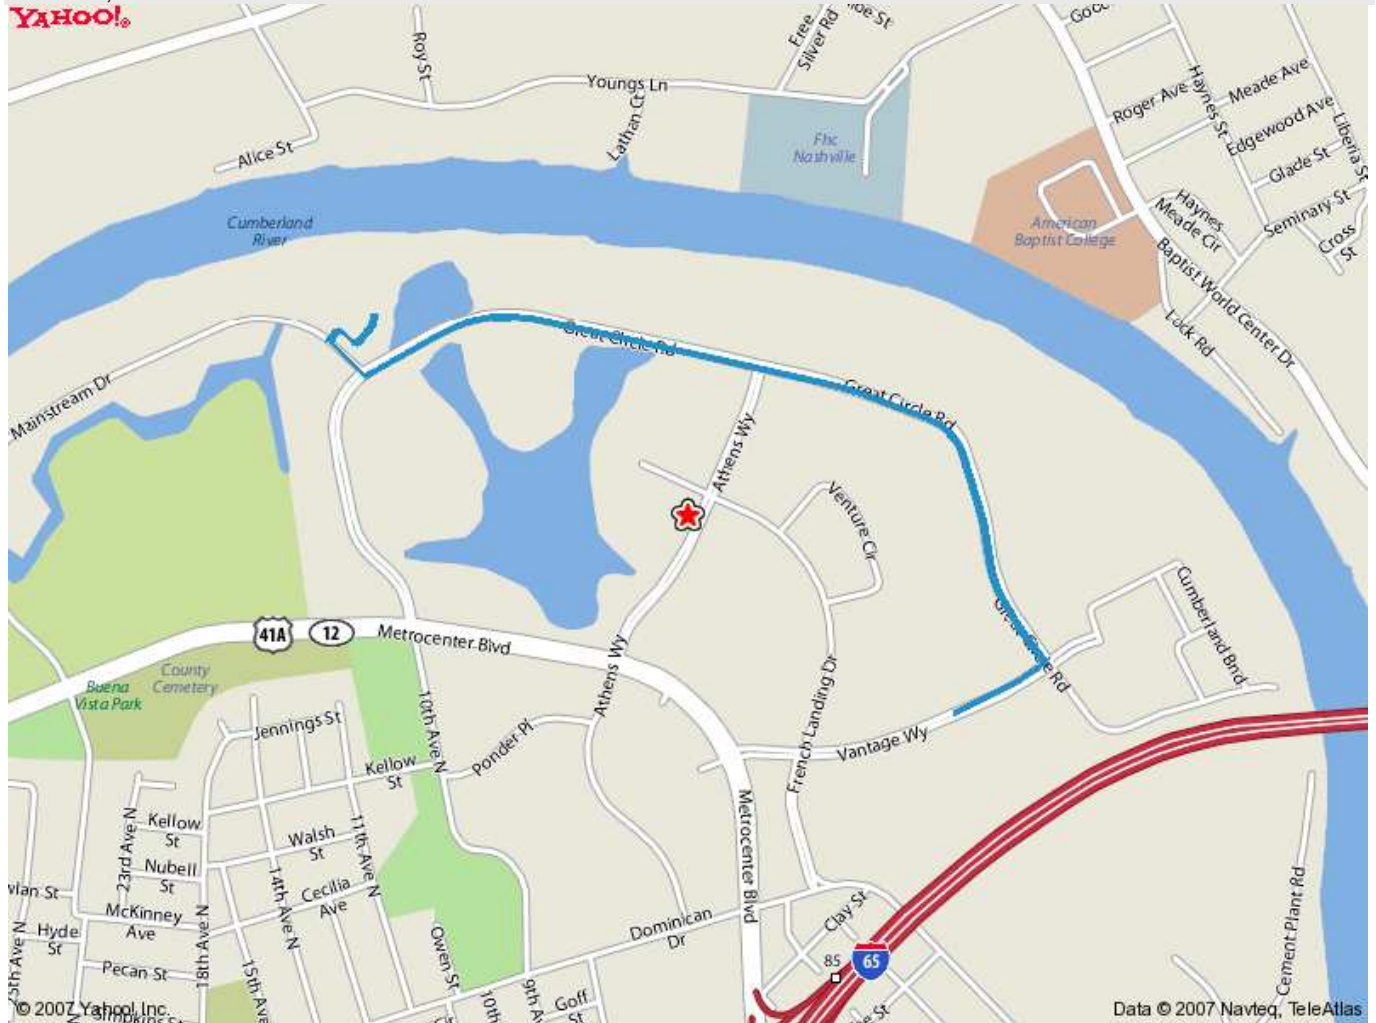

Vehicle Services Section Taxpayer and Vehicle Services Division (615) 741-3101

From 523 Mainstream Drive (the county clerk's office) to TN Dept of Revenue - Titling and Registration  
Nashville, TN

**Notes**

	Start	0 miles
	Turn left out of the Riverview Business Center II onto Mainstream Drive	0.11 miles
	Turn left onto Great Circle Road from Mainstream Drive	0.18 miles
	Go past the Titans' practice facility (on your right)	0.32 miles
	Turn right onto Vantage Way from Great Circle Road	1.4 miles
	Parking. Turn right into 44 Vantage Way parking lot	1.55 miles