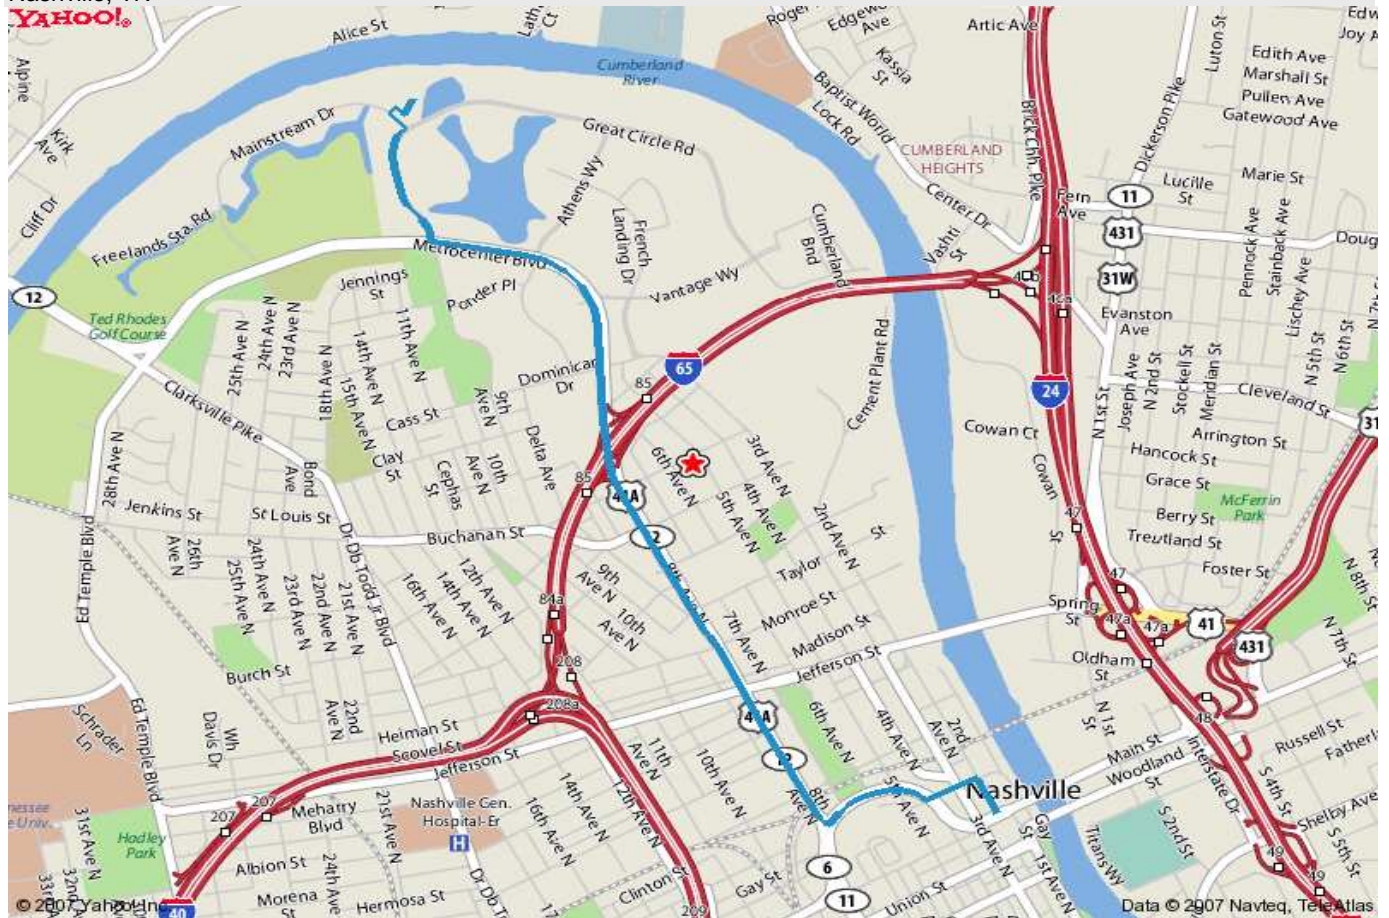

From 523 Mainstream Drive (the county clerk's office) to the Justice AA Birch building

Nashville, TN

Notes

	Start	0 miles
	Turn left from Riverview Business Center II onto Mainstream Drive	0.11 miles
	Turn right onto Great Circle Road from Mainstream Drive	0.18 miles
	Turn left at Metrocenter Blvd/TN-12/US-41	0.58 miles
	Slight right to stay on Metrocenter Blvd/TN-12/US-41 Continue to follow TN-12/US-41	1.19 miles
	Go over I-65	1.58 miles
	Turn left at James Robertson Pkwy/TN-11/TN-6/US-31/US-41/US-431	2.9 miles
	The state capitol is on your right up the hill. The Bicentennial Mall is on your left.	3 miles
	Turn left at Gay Street	3.22 miles
	Turn right at 2nd Avenue North	3.38 miles
	You've arrived at 408 2nd Avenue North at the Justice AA Birch building. There's a parking garage under the south side of the county court house	3.49 miles
	Stop	3.5 miles