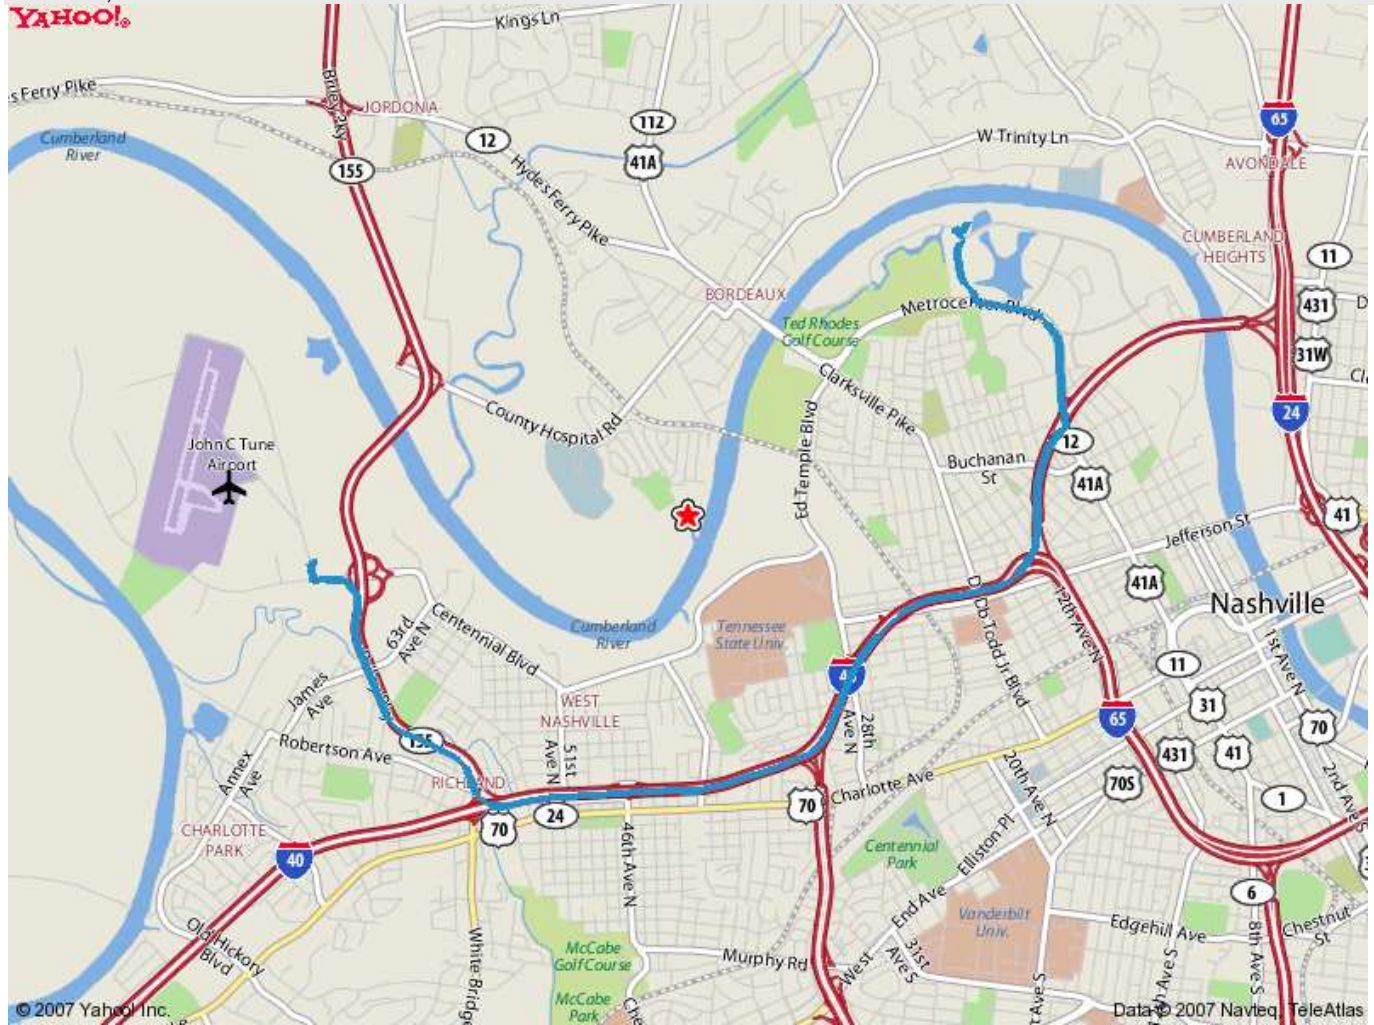

From 6604 Centennial Blvd DL testing center to the County Clerk's main office
 Nashville, TN

Notes

 Start	0 miles
Turn left out of the driver's license testing center on Centennial Blvd.	0.03 miles
Turn left to stay on Centennial Blvd	0.13 miles
Take the TN-155 S/Briley Pkwy S ramp	0.29 miles
Merge onto Briley Pkwy W/TN-155 W	0.5 miles
Take exit 27A to merge onto I-40 E	1.39 miles
Continue on I-65 N	5.85 miles
Take exit 85 for US 41 Alt/8th Ave/State Capitol/Metro Center Blvd	6.19 miles
Turn left at Metrocenter Blvd/TN-12/US-41	6.35 miles
Turn right at Great Circle Rd	7.39 miles
Turn left at Mainstream Drive from Great Circle Road	7.79 miles
Turn right into Riverview Business Center II from Mainstream Drive	7.85 miles

Davidson County Clerk's Office 615-862-6050

	Turn right towards the front of the building or towards the pond	7.88 miles
	Veer left to the midpoint of the long building.	7.91 miles
	The Davidson County Clerk's office is through the two double doors. Suite B. Parking is available in front of the building and at the edge of the pond.	7.95 miles
	Parking	7.98 miles