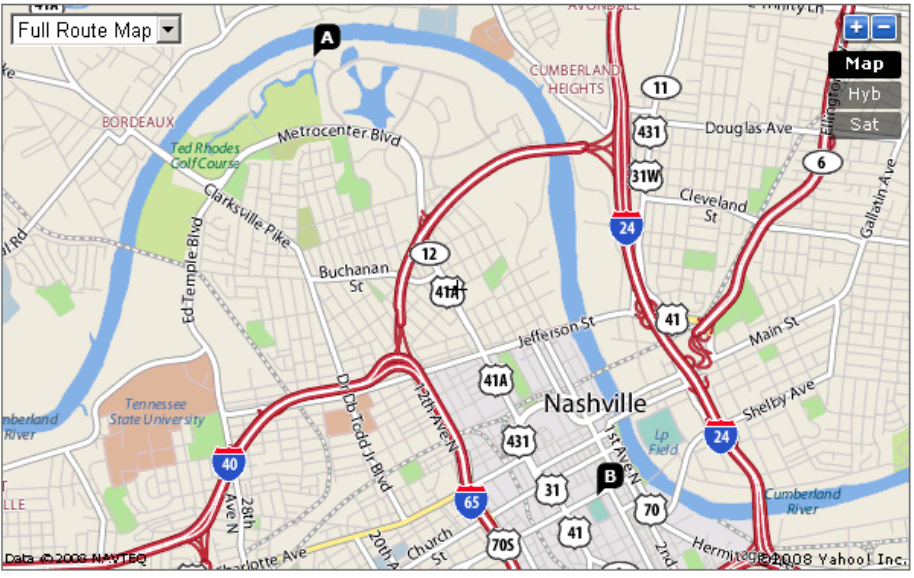

Print

Directions to 501 Broadway, Nashville, TN 37203-3932

Total Time: 11 mins, Total Distance: 3.76 miles

Summary and Notes

Map & Directions | Map Only | Directions Only

Show Cumulative Distance

- | | Distance |
|--|------------|
| A 1. Start at 523 MAINSTREAM DR, NASHVILLE going toward GREAT CIRCLE RD | go 0.14 mi |
| 2. Turn R on GREAT CIRCLE RD | go 0.4 mi |
| 3. Turn L on ROSA L PARKS BLVD(US-41A S) | go 2.29 mi |
| 4. Bear R on JAMES ROBERTSON PKY(US-31 S) | go 0.49 mi |
| 5. Continue to follow US-31 S | go 0.21 mi |
| 6. Turn L on BROADWAY(US-70) | go 0.22 mi |
| B 7. Arrive at 501 BROADWAY, NASHVILLE, on the R | |

Time: 11 mins, Distance: 3.76 miles

Map Layout:

When using any driving directions or map, it's a good idea to do a reality check and make sure the road still exists, watch out for construction, and follow all traffic safety precautions. This is only to be used as an aid in planning.