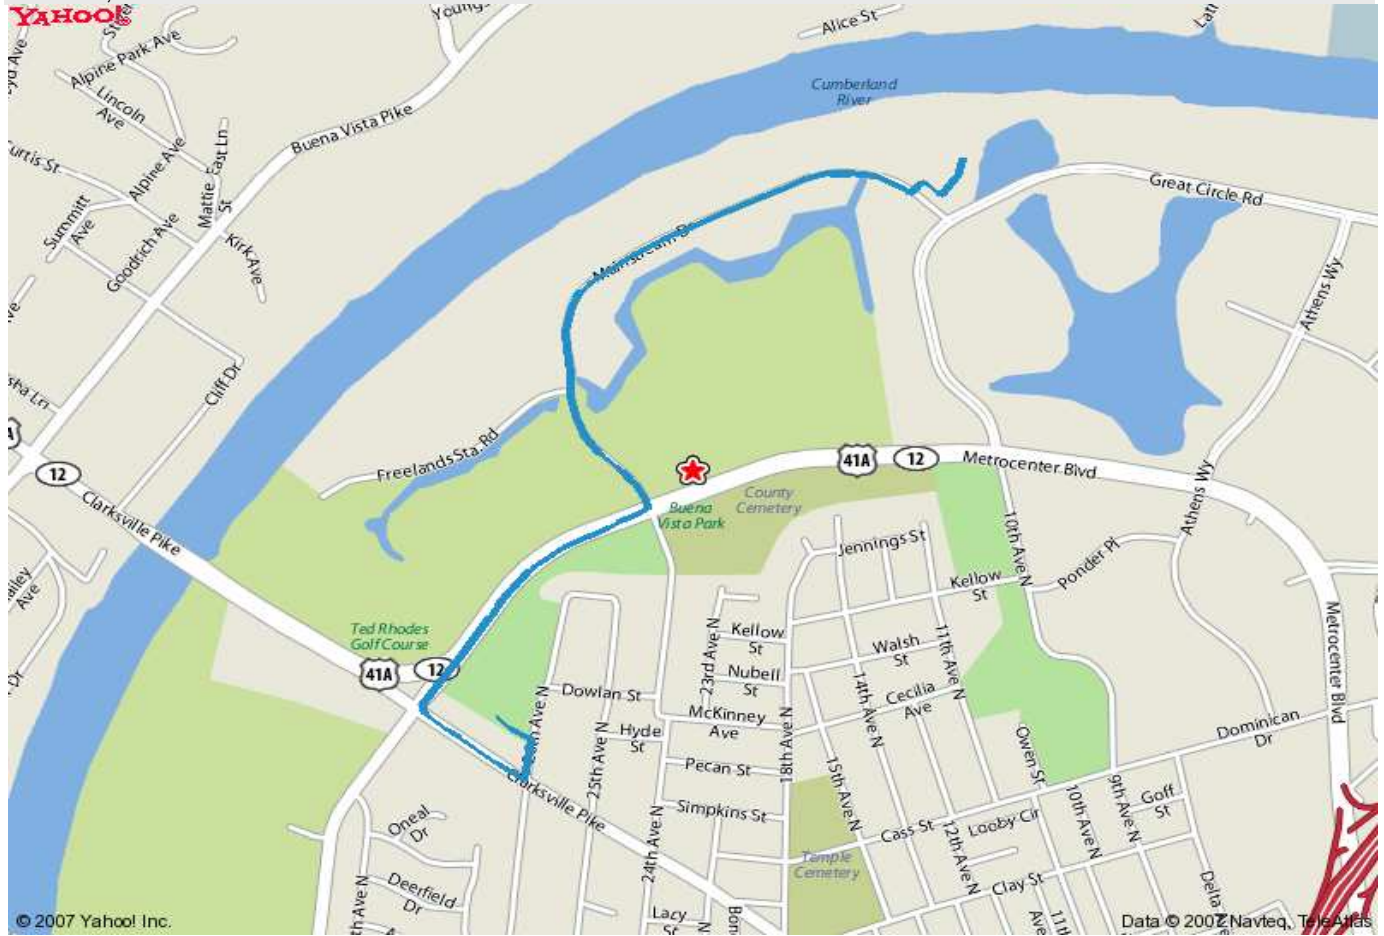

**From North Police Precinct – Dealer Department to the main County Clerk's office at 523 Mainstream Drive  
Nashville, TN**

**Notes**

	Start	0 miles
	Turn right out of the North Precinct parking lot onto 26th Avenue	0.06 miles
	Turn right onto Clarksville Pike from 26th Avenue	0.13 miles
	Turn right from Clarksville Pike onto Metro Center Blvd	0.3 miles
	Watch for traffic coming from your left	0.38 miles
	Get in the left turning lane	0.7 miles
	Turn left onto Mainstream Drive from Metro Center Blvd	0.75 miles
	Go past Comcast (on your right)	1.04 miles
	Turn left from Mainstream Drive into Riverview Business Center II.	1.65 miles
	Turn right towards the pond or the front of the building.	1.68 miles
	Veer left around the midpoint of the building. The County Clerk's office is through the two double doors.	1.71 miles
	Parking is available in front of the building and at the edge of the pond.	1.75 miles
	Parking	1.78 miles